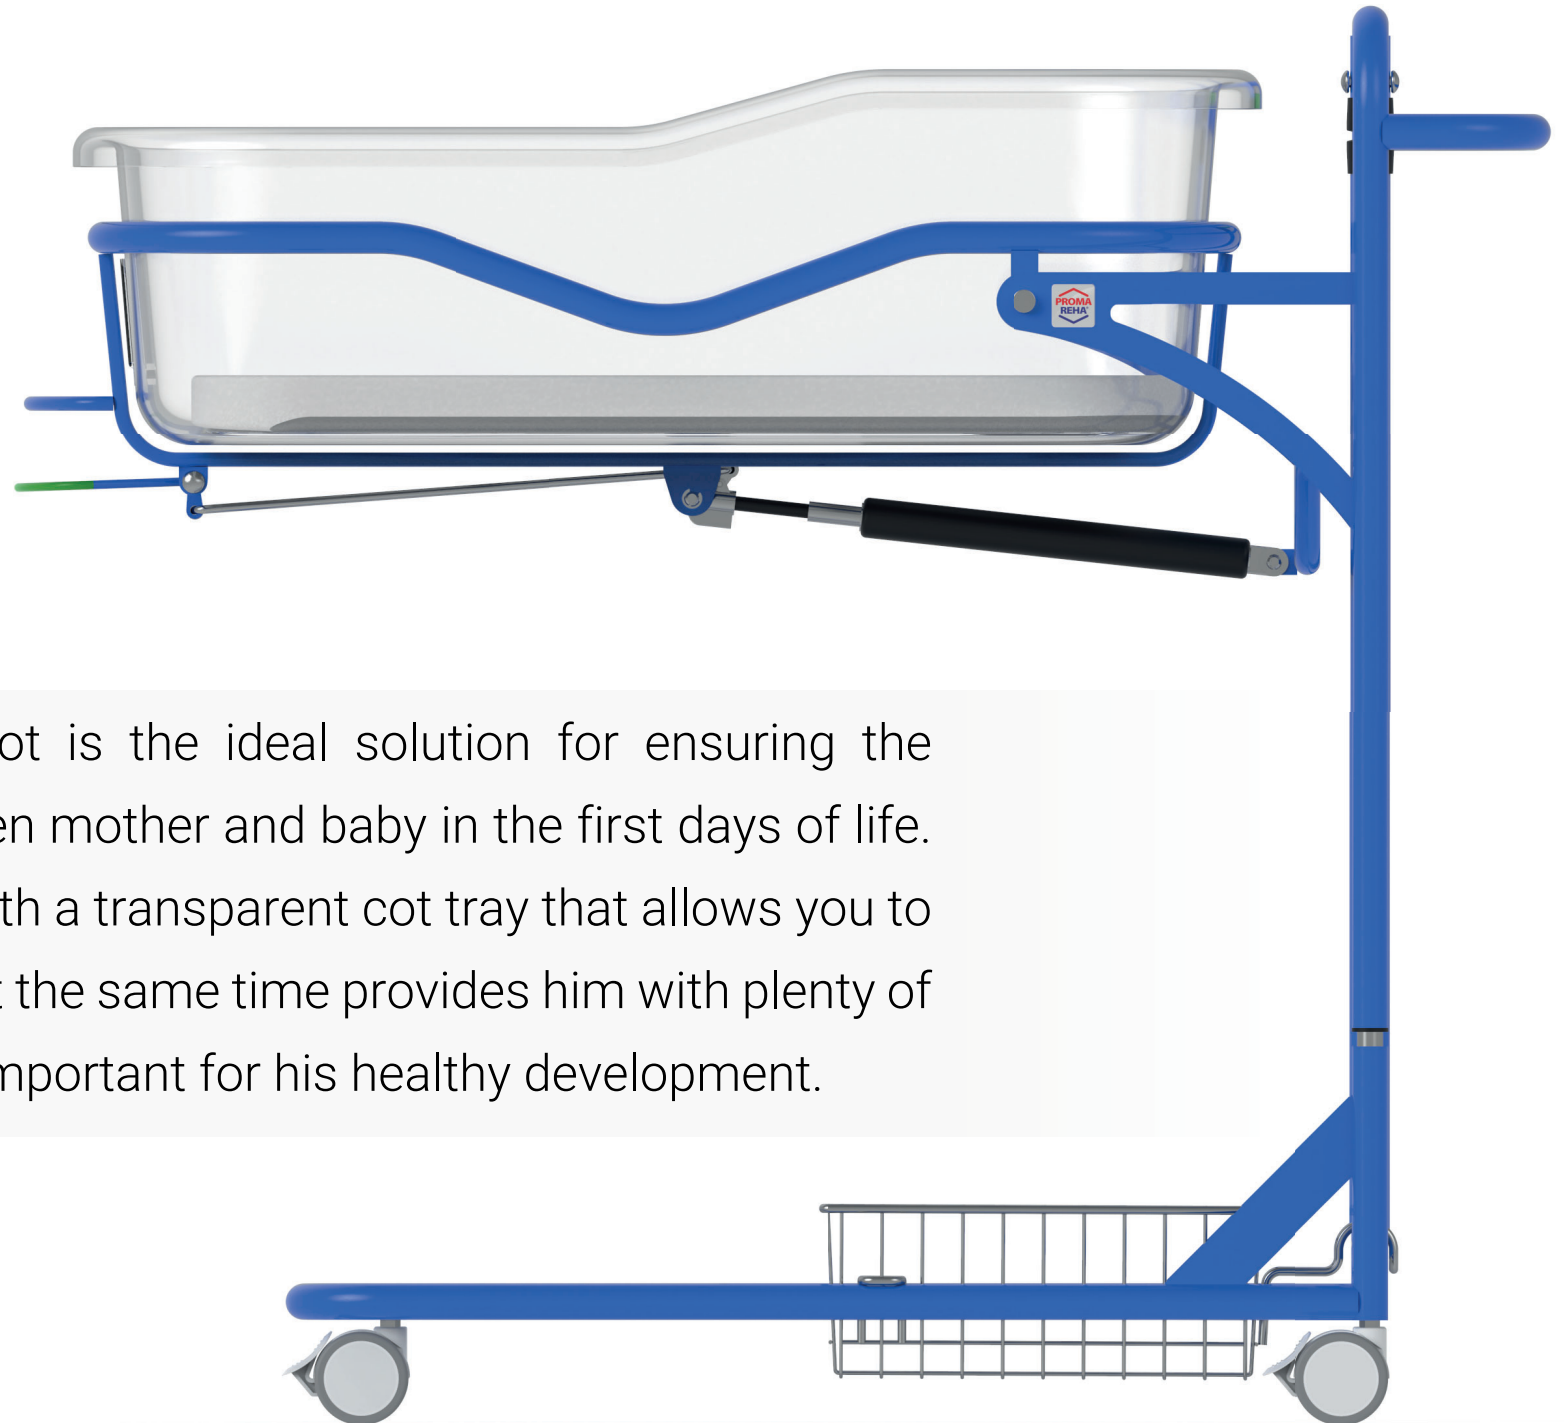

BABY

Newborn bed

# BABY

The BABY newborn cot is the ideal solution for ensuring the closest contact between mother and baby in the first days of life. The bed is equipped with a transparent cot tray that allows you to watch your baby and at the same time provides him with plenty of natural light, which is important for his healthy development.

## Removable transparent cot tray

Thanks to the transparent cot tray, not only will you be able to see the baby, but also the sun's rays, so necessary for every baby. The plastic cot tray is made of a health-safe material that fully complies with the highest requirements and standards for use in contact with the smallest babies. There are holes in the bottom of the cot tray to ensure optimal air circulation under the mattress. The cot tray can be easily removed by pulling it out of the cot structure.

## Castors

The braked castors make the cot easy to transport and safe to handle. So you can always have your baby with you no matter what you do.