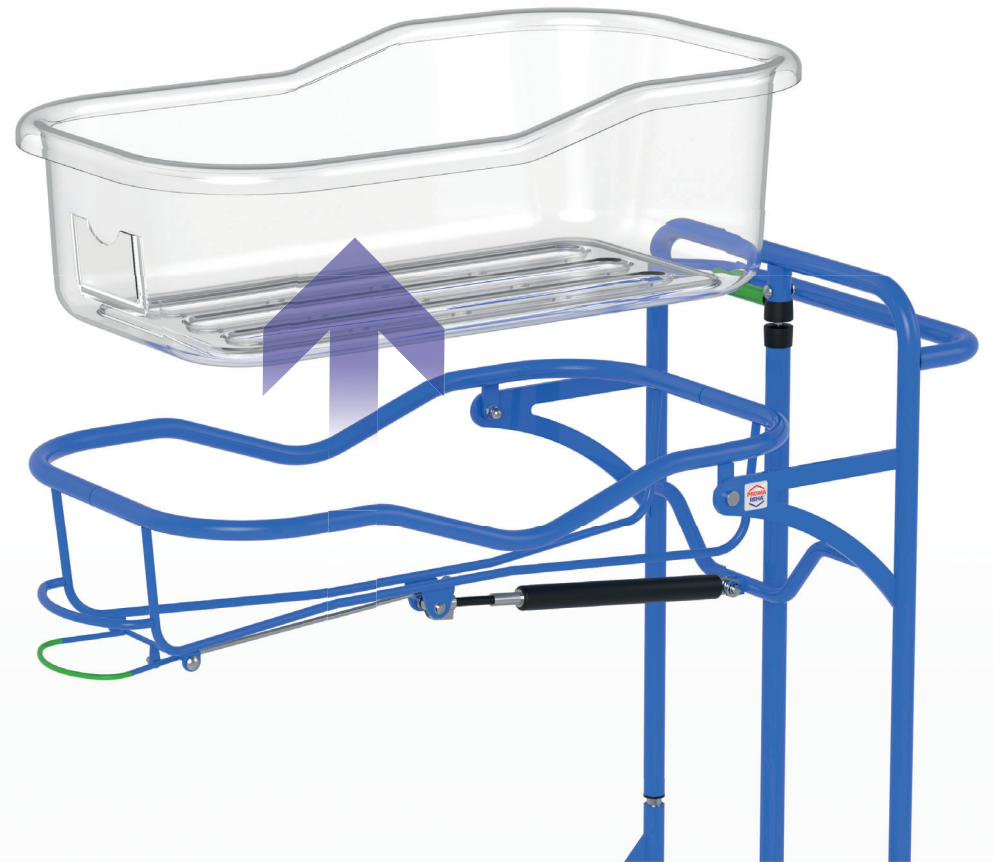

# BABY

The BABY newborn cot is the ideal solution for ensuring the closest contact between mother and baby in the first days of life. The bed is equipped with a transparent cot tray that allows you to watch your baby and at the same time provides him with plenty of natural light, which is important for his healthy development.

## Height adjustment

The height adjustment of the cot allows parents to easily adjust the height of the cot to suit their needs.

## Removable transparent cot tray

Thanks to the transparent cot tray, not only will you be able to see the baby, but also the sun's rays, so necessary for every baby. The plastic cot tray is made of a health-safe material that fully complies with the highest requirements and standards for use in contact with the smallest babies. There are holes in the bottom of the cot tray to ensure optimal air circulation under the mattress. The cot tray can be easily removed by pulling it out of the cot structure.

## Castors

The braked castors make the cot easy to transport and safe to handle. So you can always have your baby with you no matter what you do.