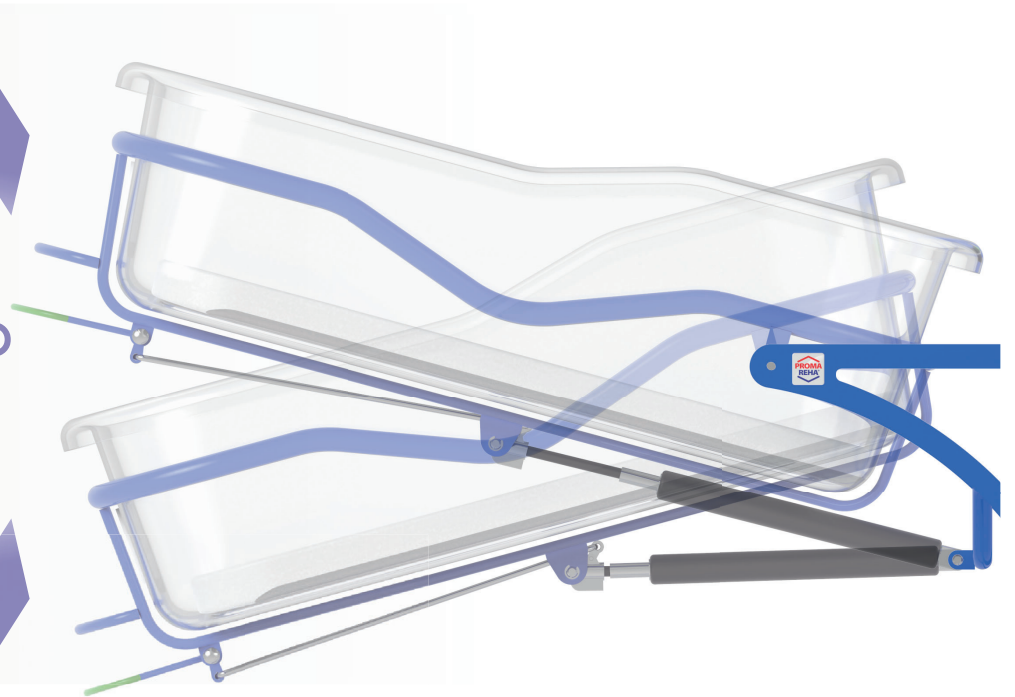

Trendelenburg / Antitrendelenburg

Sleeping in the right position is very important for newborns in the first months of life. The inclination of the bath minimises the risk of reflux and keeps the airway clear. The baby can sleep peacefully, which contributes to his overall health and comfort.

$\pm 15^\circ$

Handle for easy handling

For easy handling and safe moving, the cot is equipped with a handling handle.