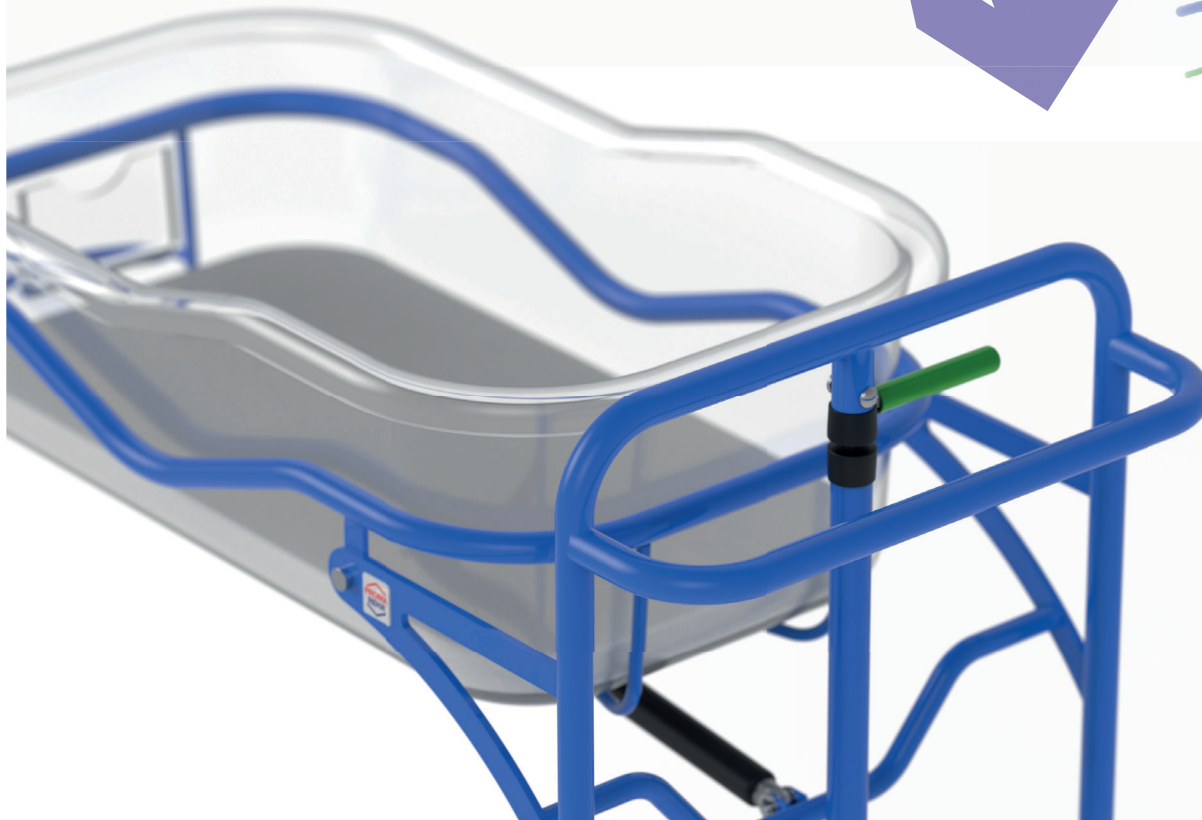

Trendelenburg / Antitrendelenburg

Sleeping in the right position is very important for newborns in the first months of life. The inclination of the bath minimises the risk of reflux and keeps the airway clear. The baby can sleep peacefully, which contributes to his overall health and comfort.

$\pm 15^\circ$

Handle for easy handling

For easy handling and safe moving, the cot is equipped with a handling handle.