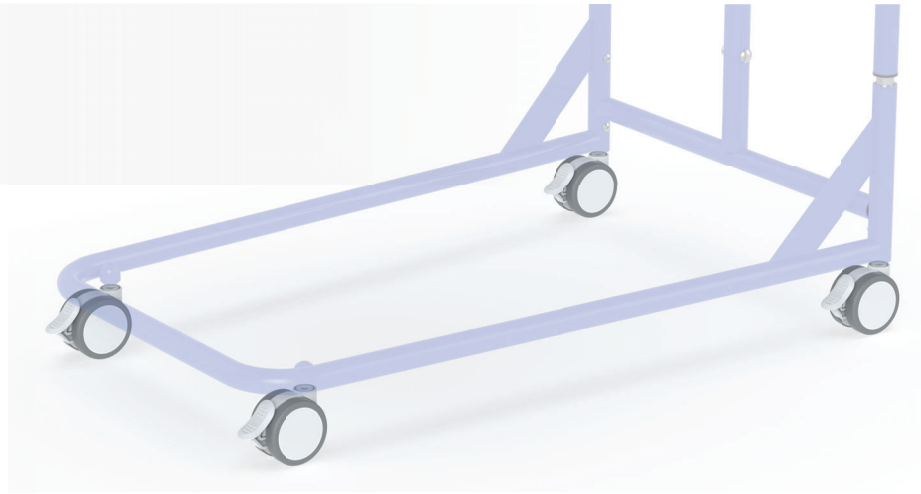

# BABY

The BABY newborn cot is the ideal solution for ensuring the closest contact between mother and baby in the first days of life. The bed is equipped with a transparent cot tray that allows you to watch your baby and at the same time provides him with plenty of natural light, which is important for his healthy development.

## Removable transparent cot tray

Thanks to the transparent cot tray, not only will you be able to see the baby, but also the sun's rays, so necessary for every baby. The plastic cot tray is made of a health-safe material that fully complies with the highest requirements and standards for use in contact with the smallest babies. There are holes in the bottom of the cot tray to ensure optimal air circulation under the mattress. The cot tray can be easily removed by pulling it out of the cot structure.

### Handle for easy handling

For easy handling and safe moving, the cot is equipped with a handling handle.

## Castors

The braked castors make the cot easy to transport and safe to handle. So you can always have your baby with you no matter what you do.