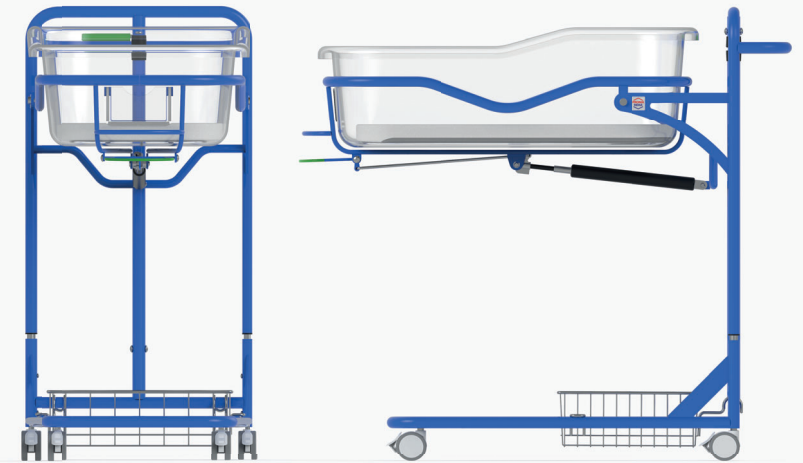

Pocket for name tag

You can easily place your baby's name tag in the transparent pocket in the front of the cot tray.

Technical parameters

Suitable for newborns	up to 3 months of age
External dimensions (l x w x h)	109 x 51 x 95 - 125 cm
Mattress platform dimensions (l x w)	75 x 40 cm
Height of mattress platform.....	69 - 99 cm
Mattress dimensions	74 x 39 x 4 cm
Height adjustability	Gas piston
Bed surface tilt control	Gas piston
Trendelenburg / Antitrendelenburg	15° / 15°
Safe operating load	10 kg
Castors	65 mm, plastic, braked
Cot tray	Removable, transparent
Weight	16 kg