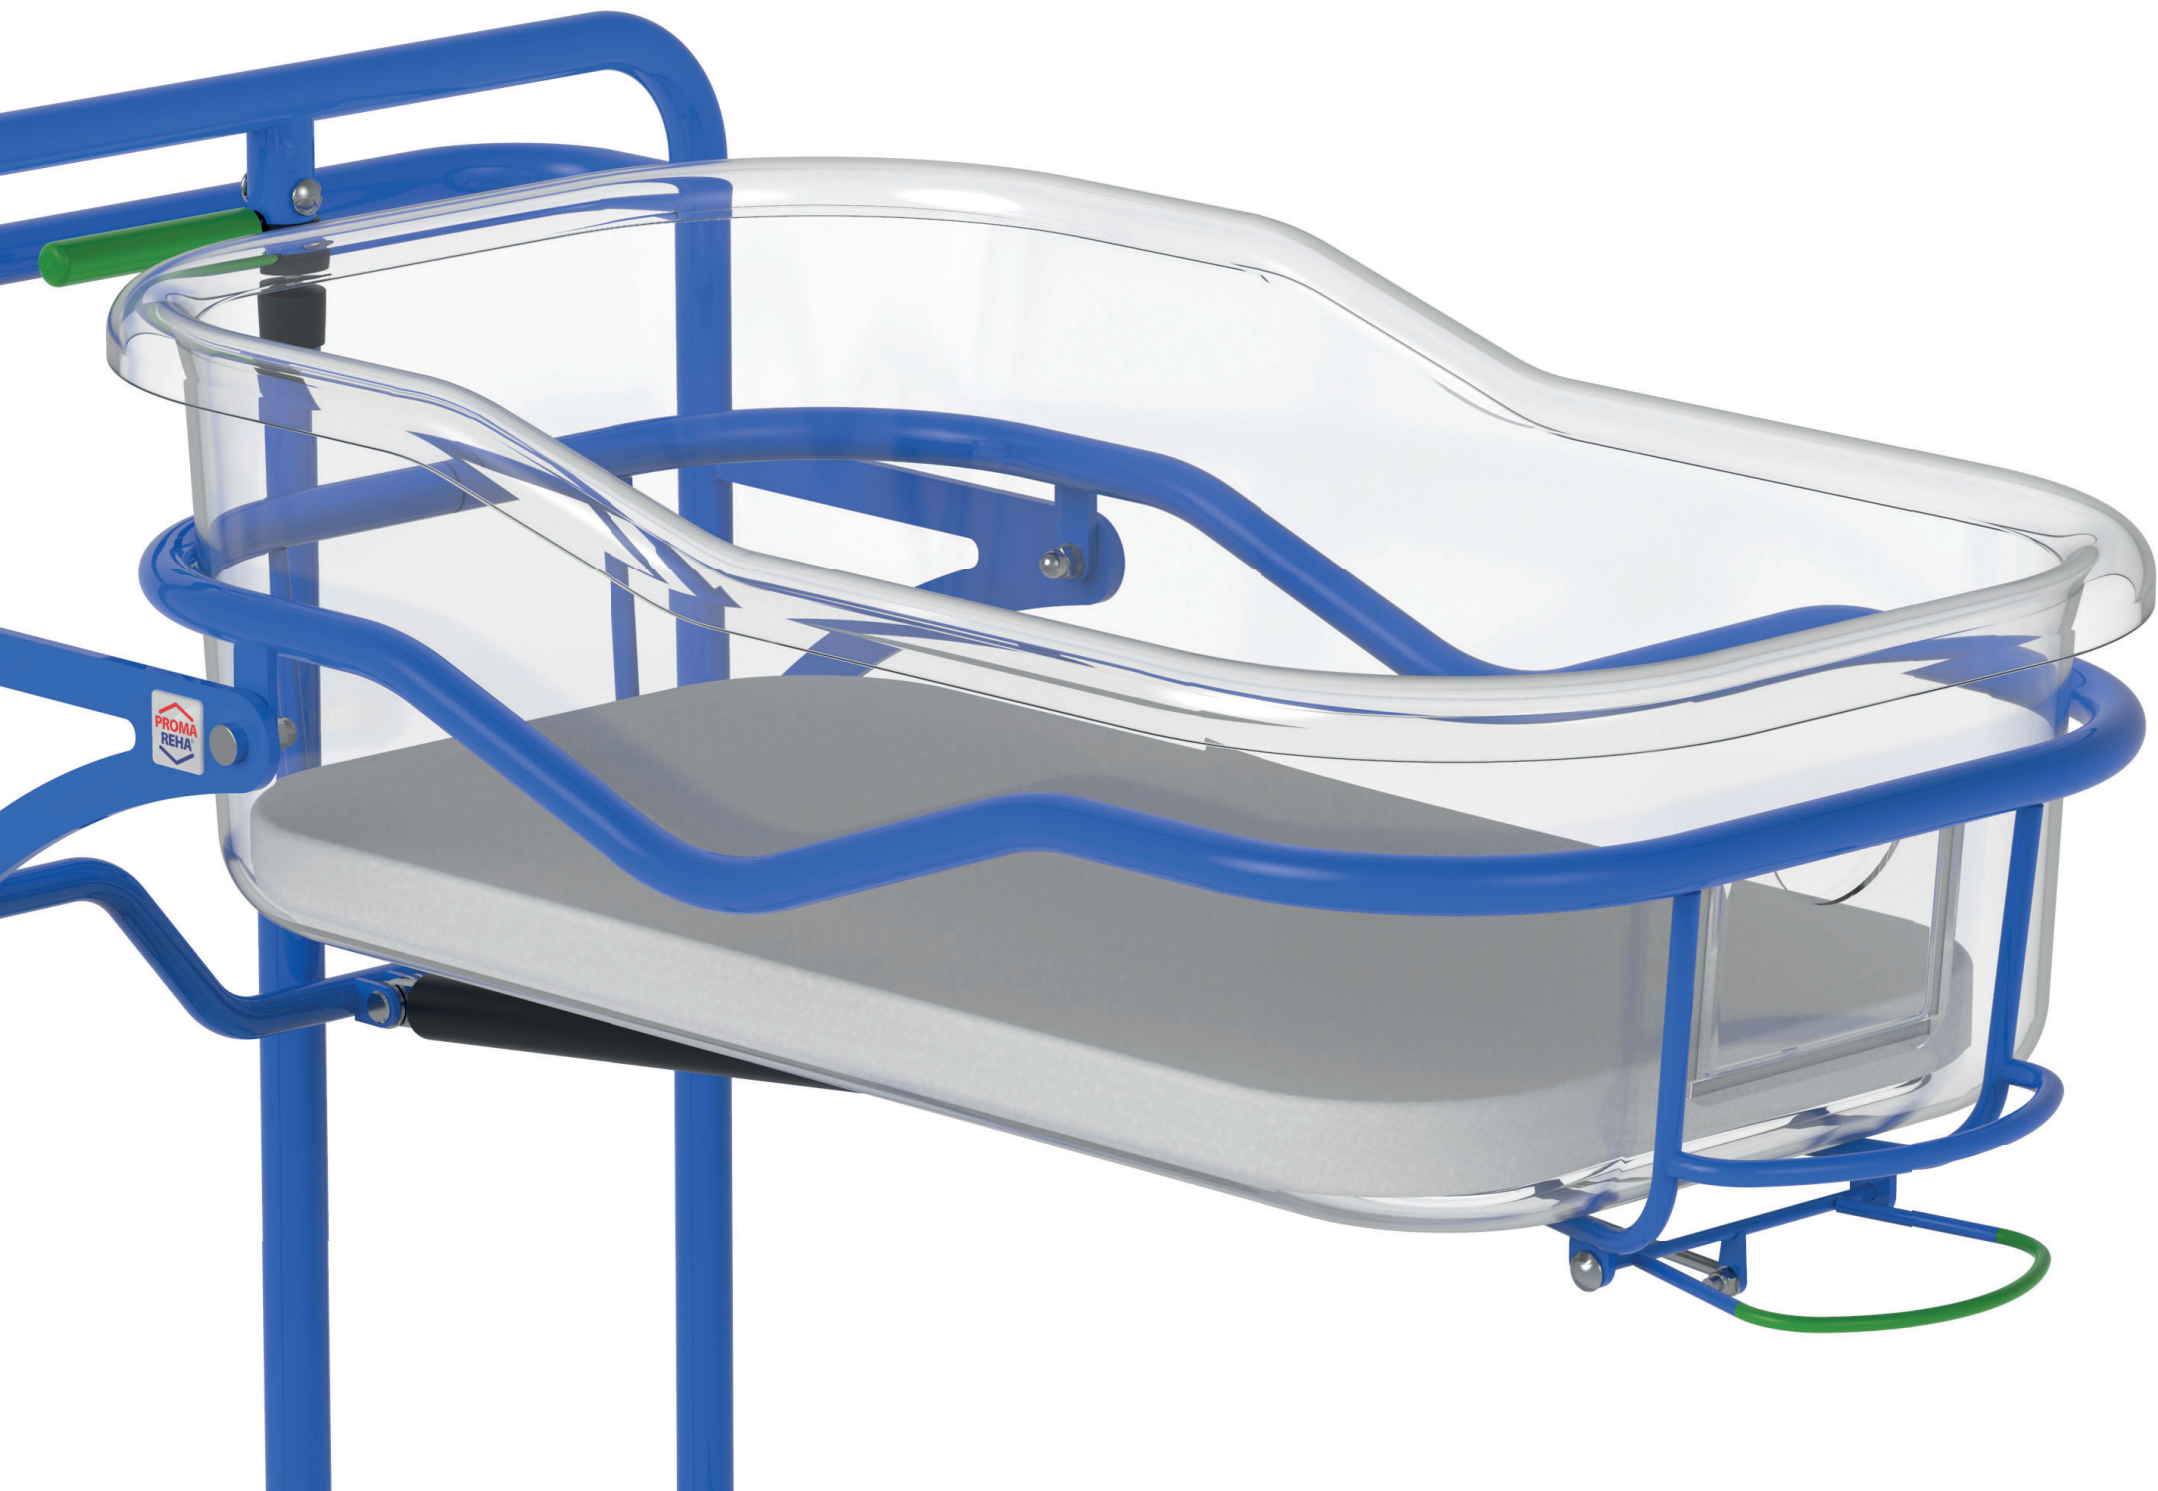

# BABY

The BABY newborn cot is the ideal solution for ensuring the closest contact between mother and baby in the first days of life. The bed is equipped with a transparent cot tray that allows you to watch your baby and at the same time provides him with plenty of natural light, which is important for his healthy development.

## Height adjustment

The height adjustment of the cot allows parents to easily adjust the height of the cot to suit their needs.

## Removable transparent cot tray

Thanks to the transparent cot tray, not only will you be able to see the baby, but also the sun's rays, so necessary for every baby. The plastic cot tray is made of a health-safe material that fully complies with the highest requirements and standards for use in contact with the smallest babies. There are holes in the bottom of the cot tray to ensure optimal air circulation under the mattress. The cot tray can be easily removed by pulling it out of the cot structure.

## Castors

The braked castors make the cot easy to transport and safe to handle. So you can always have your baby with you no matter what you do.