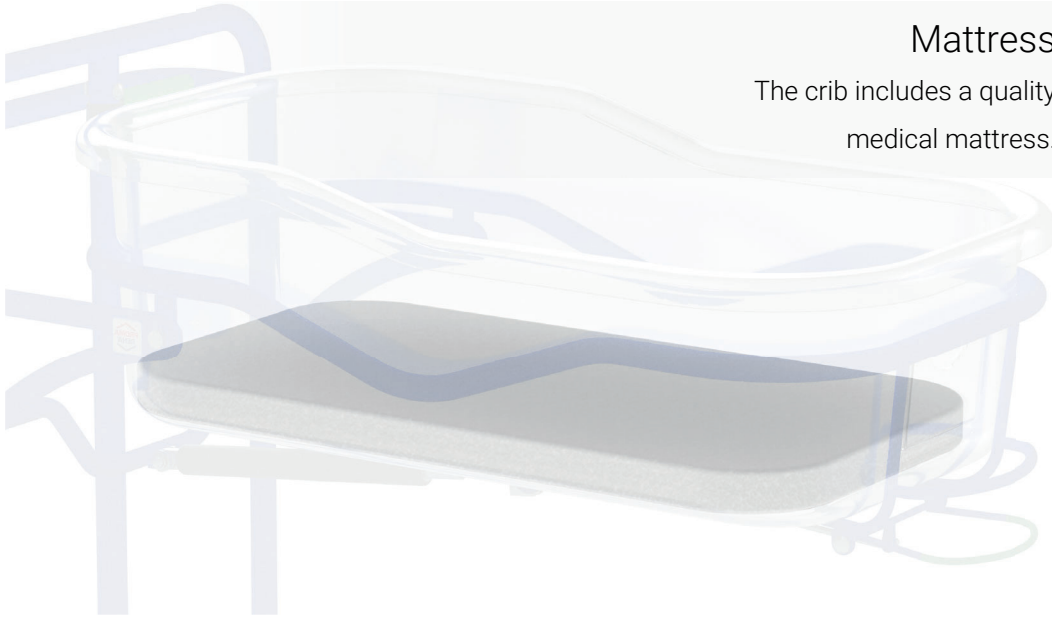

# BABY

The BABY newborn cot is the ideal solution for ensuring the closest contact between mother and baby in the first days of life. The bed is equipped with a transparent cot tray that allows you to watch your baby and at the same time provides him with plenty of natural light, which is important for his healthy development.

## Removable transparent cot tray

Thanks to the transparent cot tray, not only will you be able to see the baby, but also the sun's rays, so necessary for every baby. The plastic cot tray is made of a health-safe material that fully complies with the highest requirements and standards for use in contact with the smallest babies. There are holes in the bottom of the cot tray to ensure optimal air circulation under the mattress. The cot tray can be easily removed by pulling it out of the cot structure.

### Handle for easy handling

For easy handling and safe moving, the cot is equipped with a handling handle.

## Mattress

The crib includes a quality medical mattress.