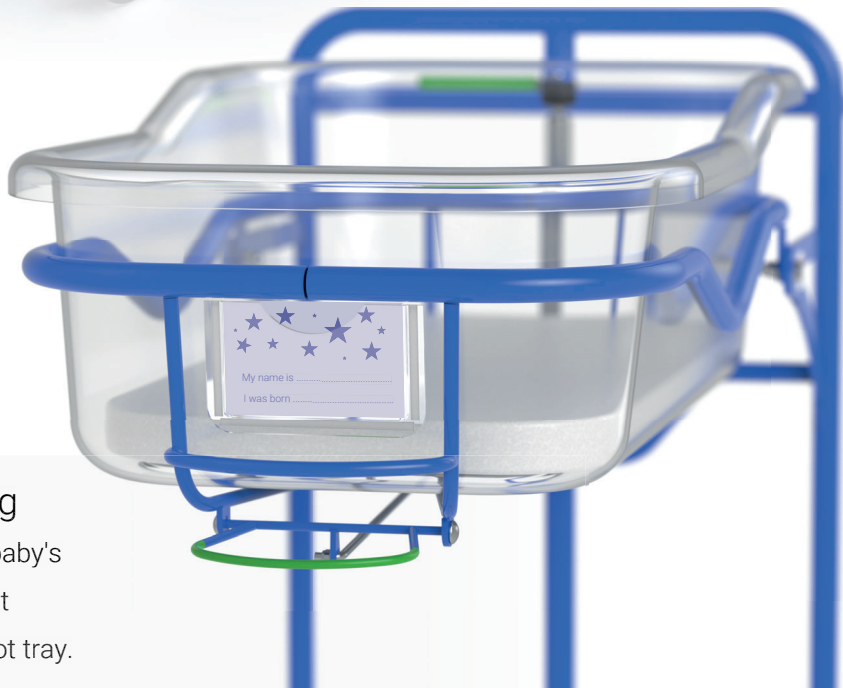

# BABY

The BABY newborn cot is the ideal solution for ensuring the closest contact between mother and baby in the first days of life. The bed is equipped with a transparent cot tray that allows you to watch your baby and at the same time provides him with plenty of natural light, which is important for his healthy development.

## Removable transparent cot tray

Thanks to the transparent cot tray, not only will you be able to see the baby, but also the sun's rays, so necessary for every baby. The plastic cot tray is made of a health-safe material that fully complies with the highest requirements and standards for use in contact with the smallest babies. There are holes in the bottom of the cot tray to ensure optimal air circulation under the mattress. The cot tray can be easily removed by pulling it out of the cot structure.

## Removable basket

A removable basket can be placed at the bottom of the cot for baby care essentials.

## Pocket for name tag

You can easily place your baby's name tag in the transparent pocket in the front of the cot tray.