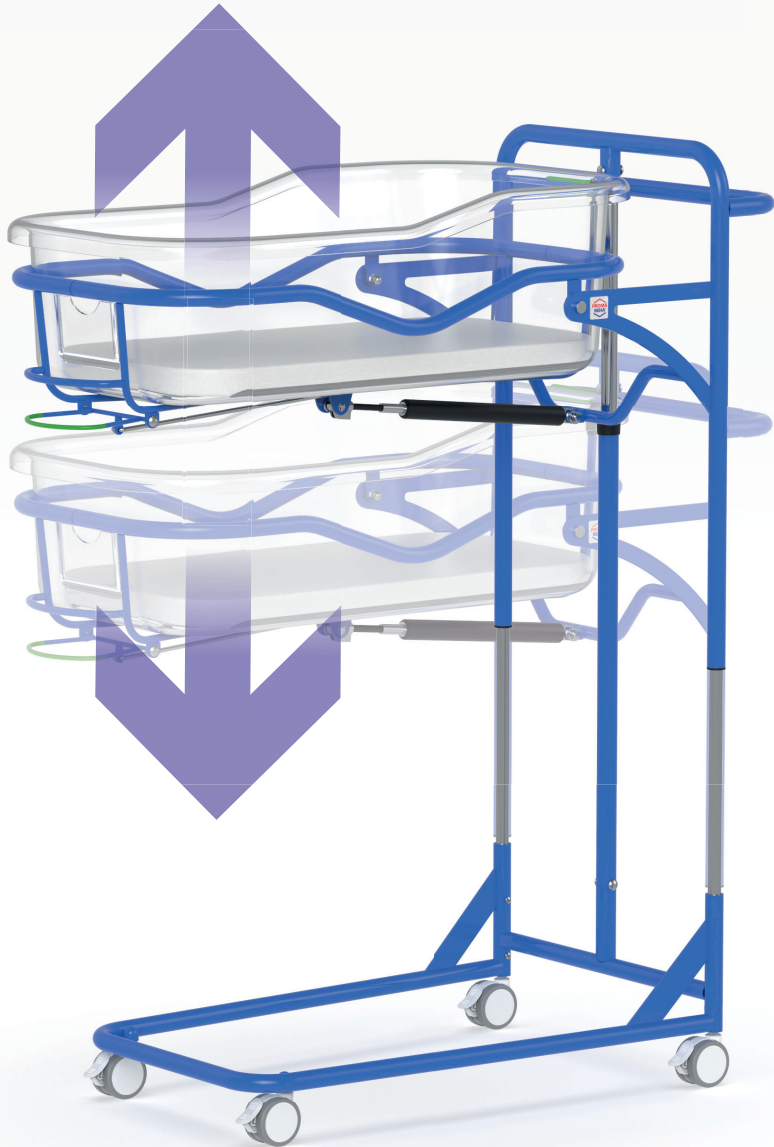

# BABY

The BABY newborn cot is the ideal solution for ensuring the closest contact between mother and baby in the first days of life. The bed is equipped with a transparent cot tray that allows you to watch your baby and at the same time provides him with plenty of natural light, which is important for his healthy development.

## Height adjustment

The height adjustment of the cot allows parents to easily adjust the height of the cot to suit their needs.

## Removable transparent cot tray

Thanks to the transparent cot tray, not only will you be able to see the baby, but also the sun's rays, so necessary for every baby. The plastic cot tray is made of a health-safe material that fully complies with the highest requirements and standards for use in contact with the smallest babies. There are holes in the bottom of the cot tray to ensure optimal air circulation under the mattress. The cot tray can be easily removed by pulling it out of the cot structure.

## Castors

The braked castors make the cot easy to transport and safe to handle. So you can always have your baby with you no matter what you do.